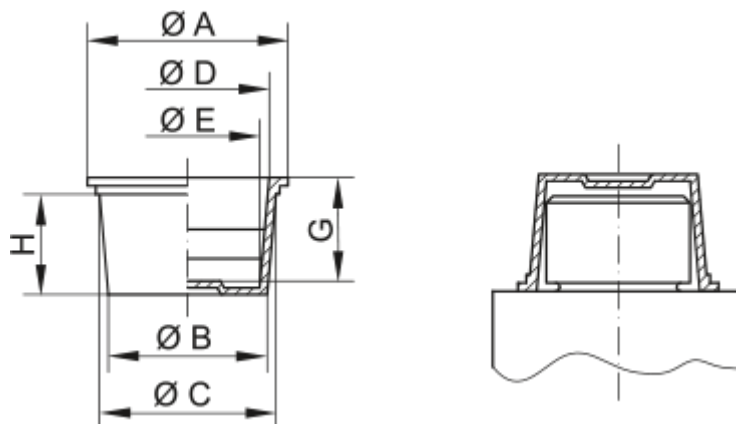

Article number: 59GPN610U241

Description: KLEE Universal plugs GPN 610 U - ( $\varnothing$  26,4-30,4/  $\varnothing$  28,9-24,9)

## Measures

---

A = 33

B = 26.4

C = 30.4

D = 28.9

E = 24.9

G = 19